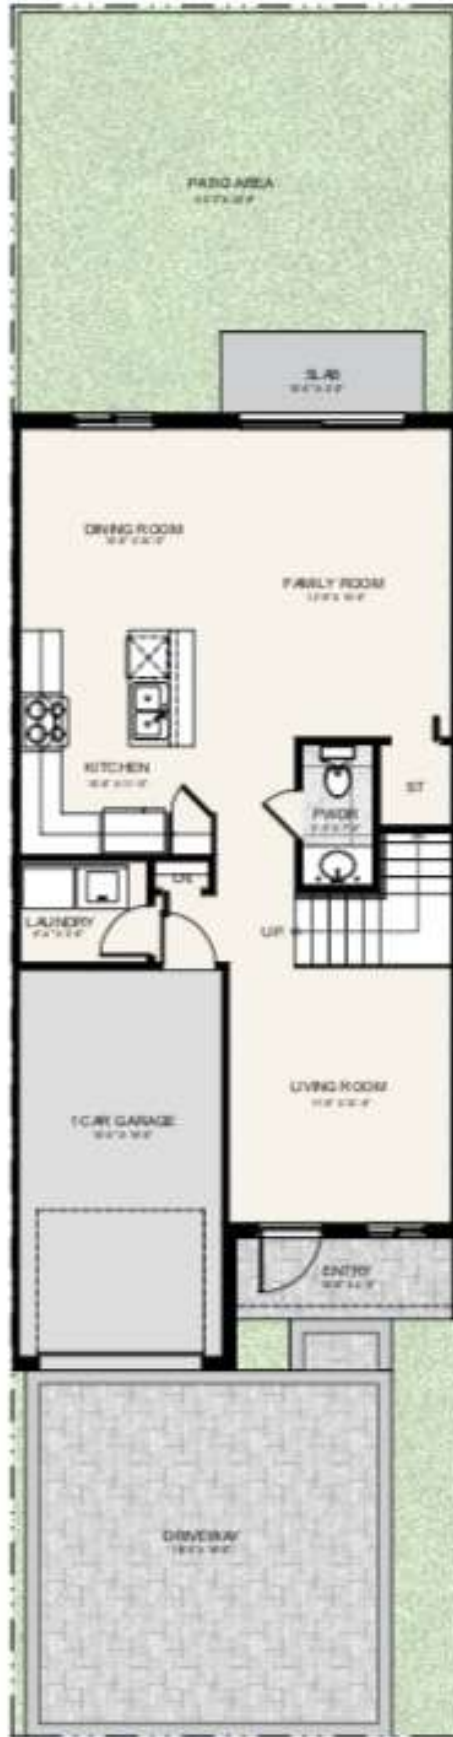

MODEL C

- 2 STORY
- 4 BEDROOMS
- 2.5 BATHROOMS
- 1 CAR GARAGE

<b>AREAS</b>	
A/C SPACE	1,650
GARAGE	208
ENTRY	44
<b>TOTAL</b>	<b>1,912</b>

FIRST FLOOR

SECOND FLOOR