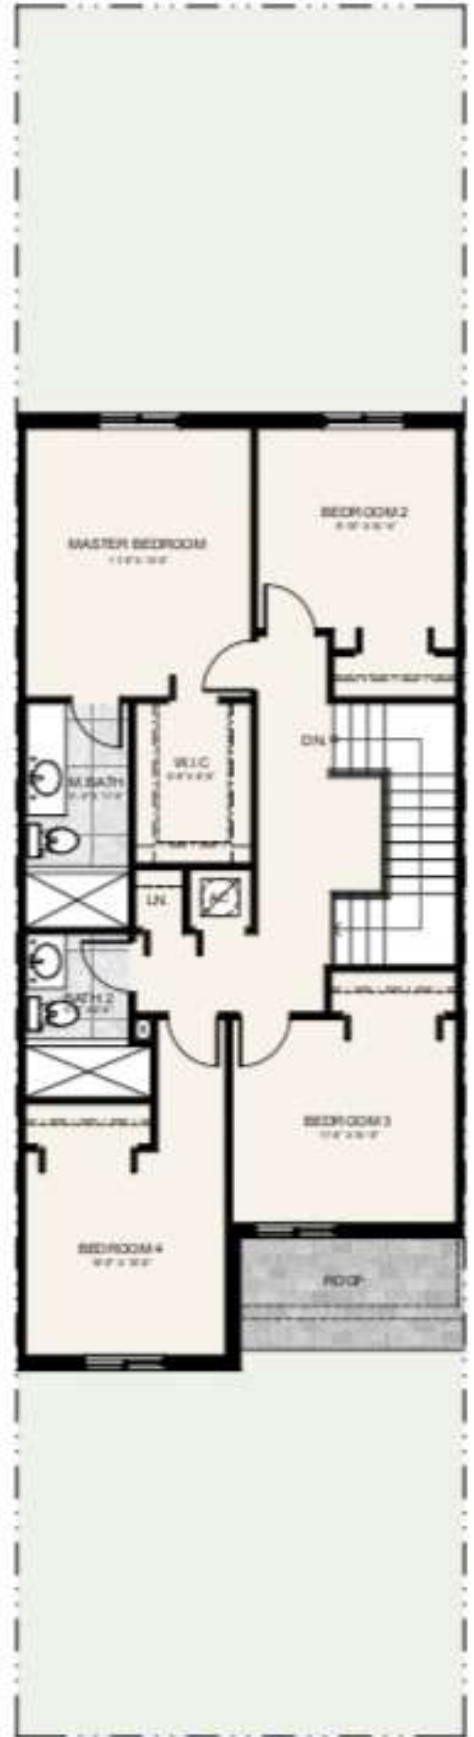

MODEL C

- 2 STORY
- 4 BEDROOMS
- 2.5 BATHROOMS
- 1 CAR GARAGE

<b>AREAS</b>	
A/C SPACE	1,650
GARAGE	208
ENTRY	44
<b>TOTAL</b>	<b>1,912</b>

FIRST FLOOR

SECOND FLOOR